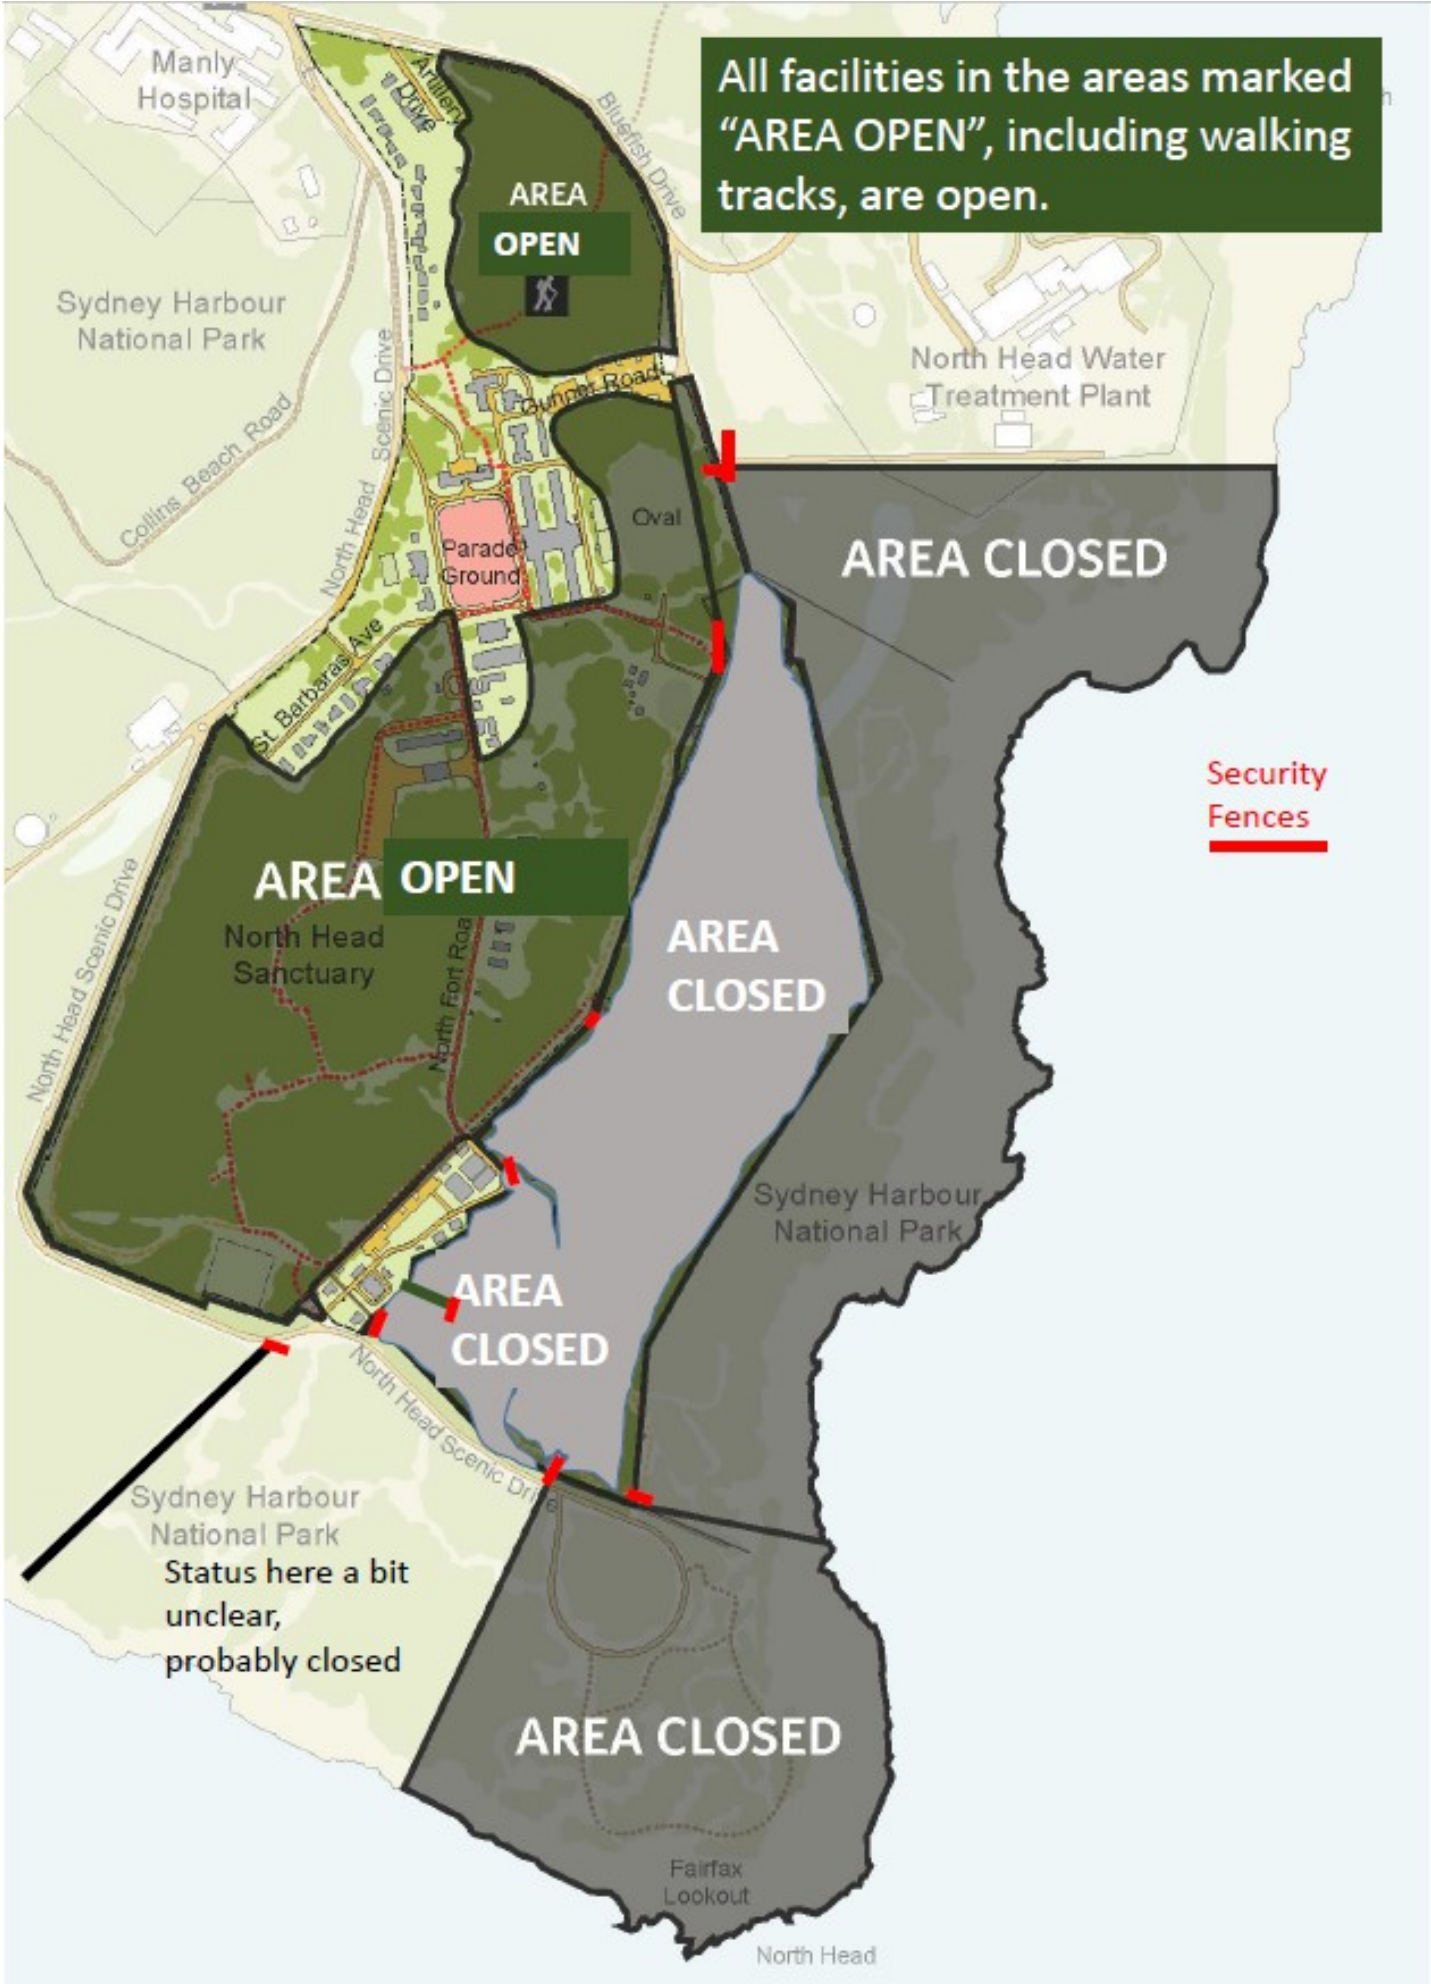

All facilities in the areas marked "AREA OPEN", including walking tracks, are open.

Security Fences

Manly Hospital

Sydney Harbour National Park

Collins Beach Road

North Head Scenic Drive

North Head Scenic Drive

AREA OPEN

North Head Sanctuary

North Fort Road

AREA CLOSED

Sydney Harbour National Park Status here a bit unclear, probably closed

AREA CLOSED

Fairfax Lookout

North Head

All facilities in the areas marked "AREA OPEN", including walking tracks, are open.

AREA OPEN

North Head Water Treatment Plant

AREA CLOSED

Oval

AREA CLOSED

Sydney Harbour National Park

North Head Scenic Drive

Fairfax Lookout

North Head