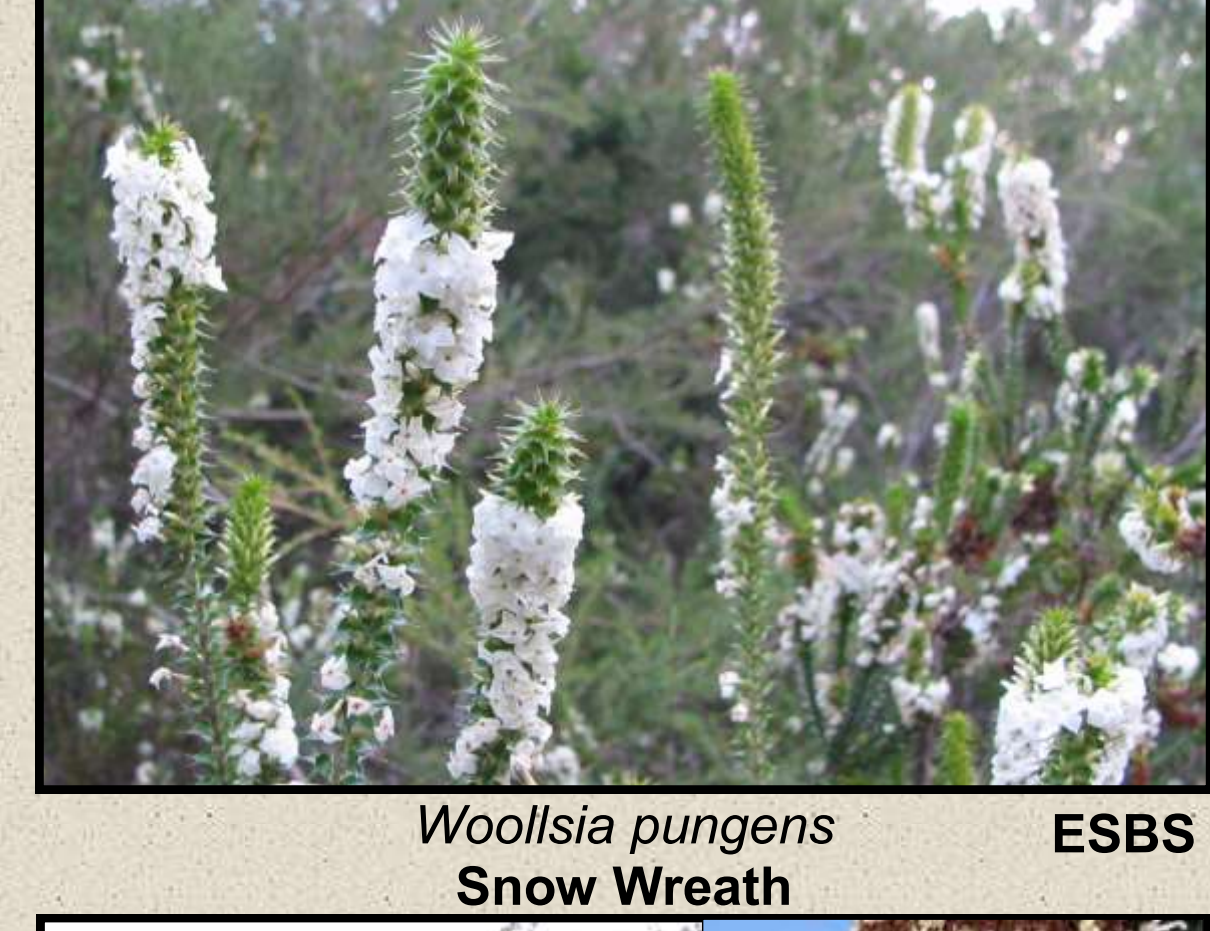

North Head Winter Flowers

Euromyrtus ramosissima
Rosy Baeckea

Glycine clandestina
Twining Glycine